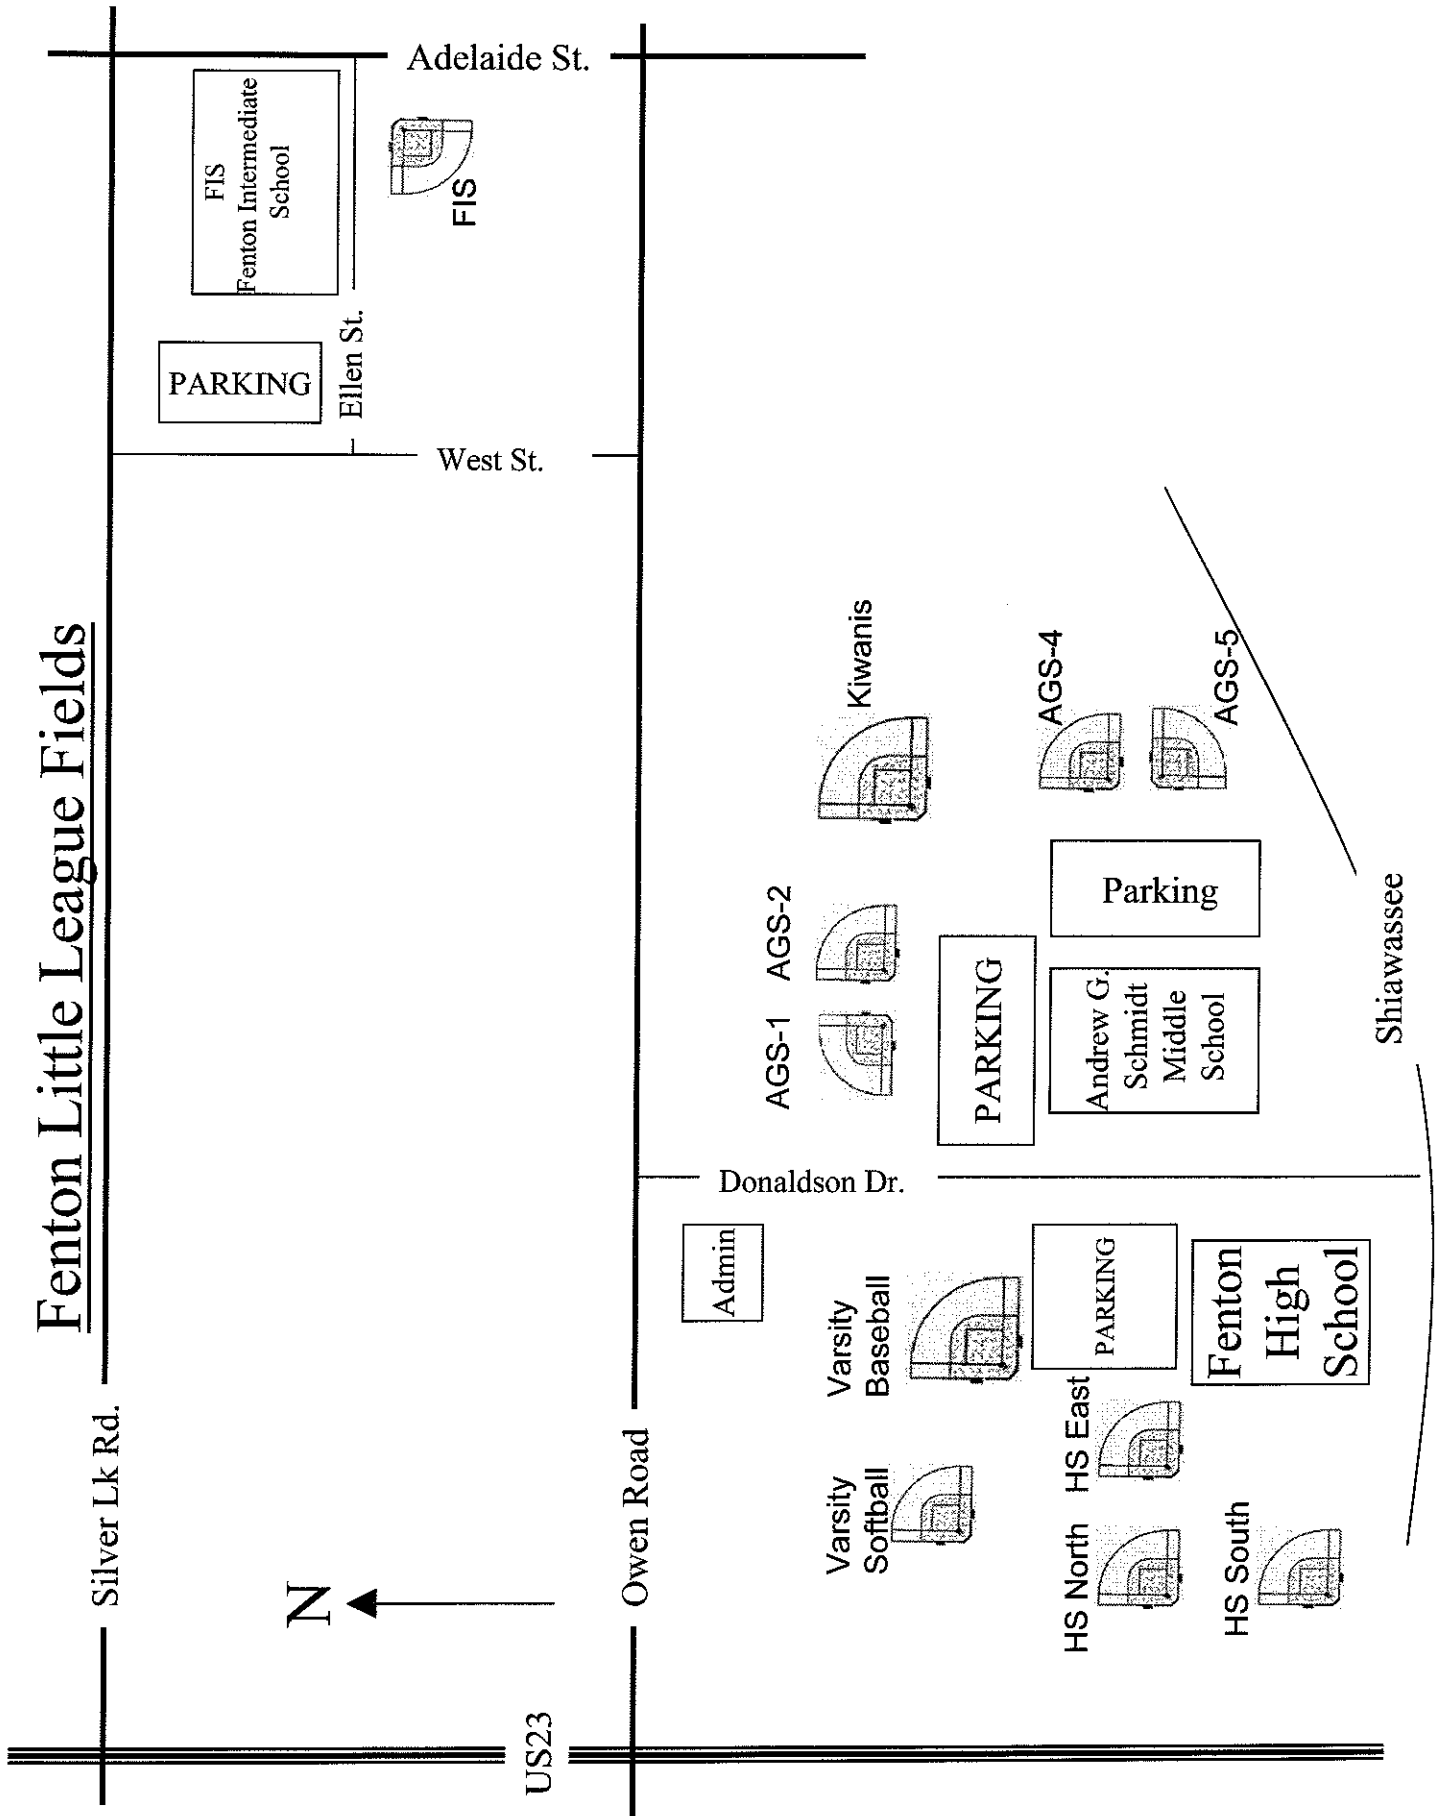

Linden Little League Fields

Fenton Little League Fields

Lake Fenton Little League Fields

Hartland Little League Fields

Clyde Rd

Clyde Rd

Runyan Lk. Rd

Cook Rd.

Hartland Rd

Hartland Rd

Crouse Rd.

M-59

PARKING

Ernest C. Winegarner
Memorial Fields

Spranger Fields

PARKING

Orr Creek
Middle School

PARKING

Baseball Field

Softball Field

Softball
Field

Old High
School

Maple / Hibner Rd.

Hartland

East St.

Saginaw St / N. Holly Rd

Holly

US23

I-75

Rose St.